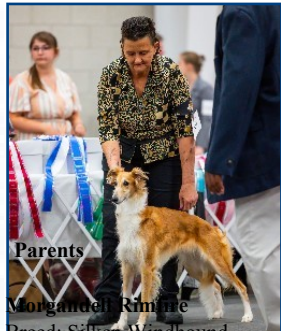

## **Morgandell Hypatia Vox**

Sex: female  
DOB: 5/7/2019  
Breed: Silken Windhound  
Color: Red Irish Marked  
Registration : ISWS 2019-758/05

**Parents**  
**Morgandell Rimple**  
Breed: Silken Windhound  
Color: silver brindle/irish marked

### **Grandparents**

**Tangaloor Midnight Run**  
Breed: Silken Windhound  
Color: Black

**Kohana I M Kyla**  
Breed: Silken Windhound  
Color: black and tan brindle irish marked

**Morgandell Tchaikovsky**  
Breed: Silken Windhound  
Color: black and tan brindle spotted on white